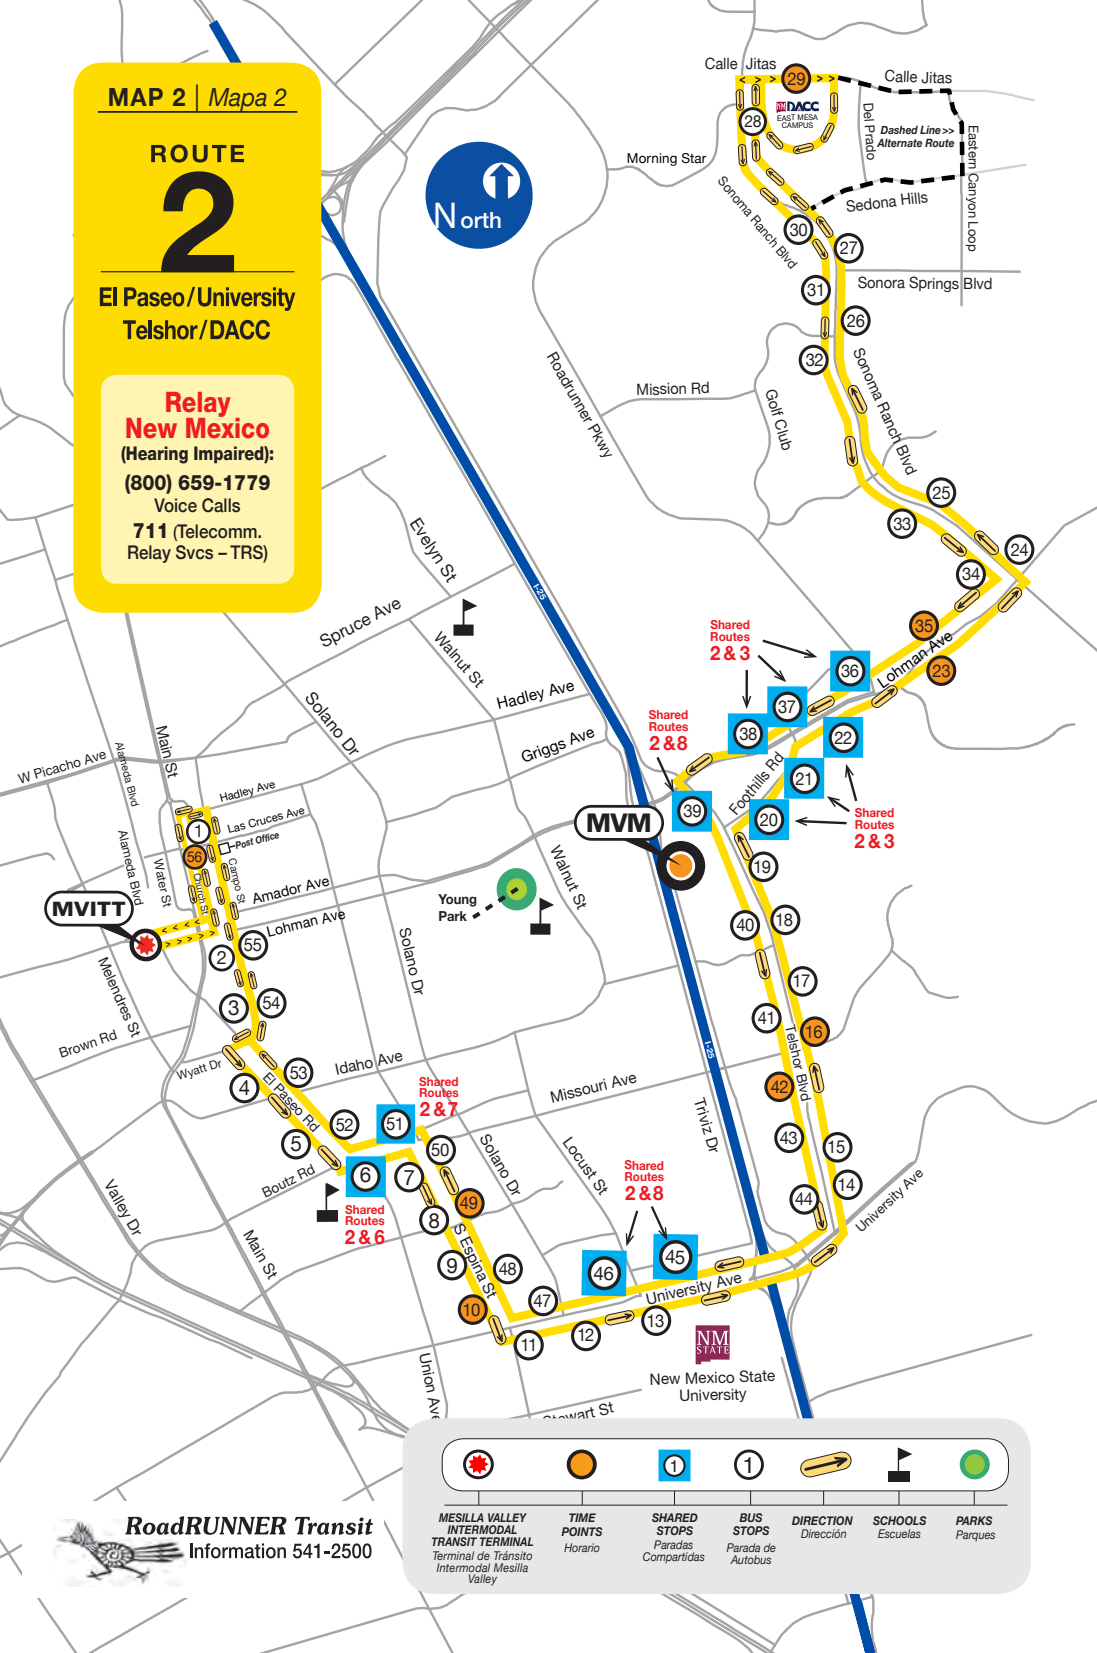

MAP 2 | Mapa 2

ROUTE

2

El Paseo/University
Telshor/DACC

**Relay
New Mexico**
(Hearing Impaired):
(800) 659-1779
Voice Calls
711 (Telecomm.
Relay Svcs - TRS)

MVITT

MVM

Shared Routes 2 & 3

Shared Routes 2 & 8

Shared Routes 2 & 3

Shared Routes 2 & 7

Shared Routes 2 & 6

Shared Routes 2 & 8

RoadRUNNER Transit
Information 541-2500

MESILLA VALLEY INTERMODAL TRANSIT TERMINAL Terminal de Tránsito Intermodal Mesilla Valley	TIME POINTS Horario	SHARED STOPS Paradas Compartidas	BUS STOPS Parada de Autobus	DIRECCION Dirección	SCHOOLS Escuelas	PARKS Parques